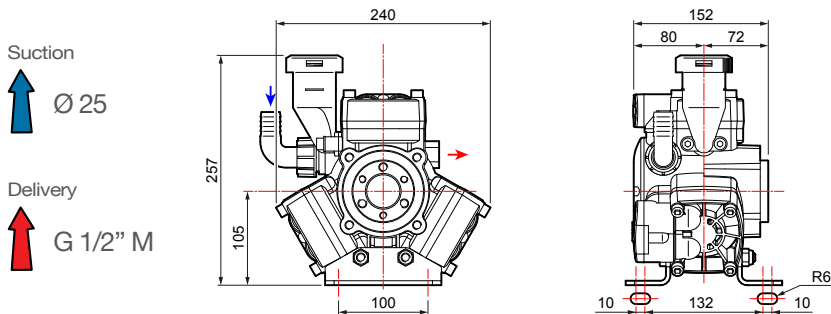

HIGH PRESSURE DIAPHRAGM PUMPS

APS 41

3 Diaphragm

AVAILABLE MODELS

APS 41
6 Hole Flange

APS 41 GR
3/4" Solid Shaft Gearbox
Adjustable Regulator
3/8" Outlet, 3/4" Bypass

APS 41 AP
6 Hole Flange
20mm Solid Cone Shaft

Shaft Protector

2416.0297.00

Rebuild Kits

NBR: 5026.0245.00
Desmopan: 5026.0327.00

RPM	0 bar - 0 p.s.i.				20 bar - 290 p.s.i.				30 bar - 435 p.s.i.				40 bar - 580 p.s.i.				kg	lb
	l/min	U.S.g.p.m.	HP	KW	l/min	U.S.g.p.m.	HP	KW	l/min	U.S.g.p.m.	HP	KW	l/min	U.S.g.p.m.	HP	KW		
400	30	7.9	0.3	0.2	29	7.7	1.6	1.1	28	7.5	2.3	1.7	28	7.3	2.9	2.2	10	22
450	34	8.9	0.3	0.2	33	8.6	1.7	1.3	32	8.4	2.6	1.9	31	8.2	3.3	2.4		
500	37	9.8	0.4	0.3	36	9.6	1.9	1.4	35	9.4	2.8	2.1	35	9.1	3.7	2.7		
550	41	10.8	0.4	0.3	40	10.6	2.1	1.6	39	10.3	3.1	2.3	38	10.0	4.1	3.0		