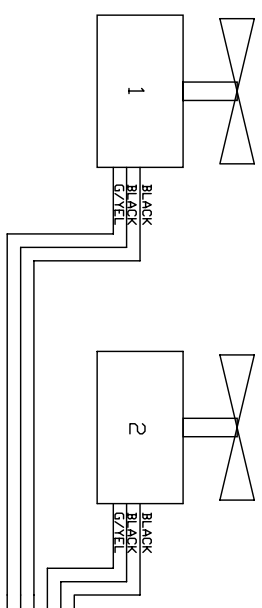

FAN MOTORS

5 CORE CABLE
FIT TO RIGHT GLAND

230V POWER
FIT TO LEFT GLAND

1993
LIMITED
BRISTOL
AVON
ENGLAND

TITLE
LD3000
WIRING DIAGRAM

3RD ANGLE PROJECTION
DO NOT SCALE
IF IN DOUBT ASK

DIMENSIONS IN mm.
TOLERANCES UNLESS
OTHERWISE STATED
± 0.25
± 0.05
ANGULAR ± 0.5 DEGREE

MATERIAL
FINISH
DRAWN: MICHAEL DUNN
CAD SCALE: _____
DRG. NO. S010276

SHEET 1 OF 1

ISSUE	DATE	AMENDMENTS
1	11/02/99	ORIGINAL
2	11/10/01	RE-ROUTED WIRES