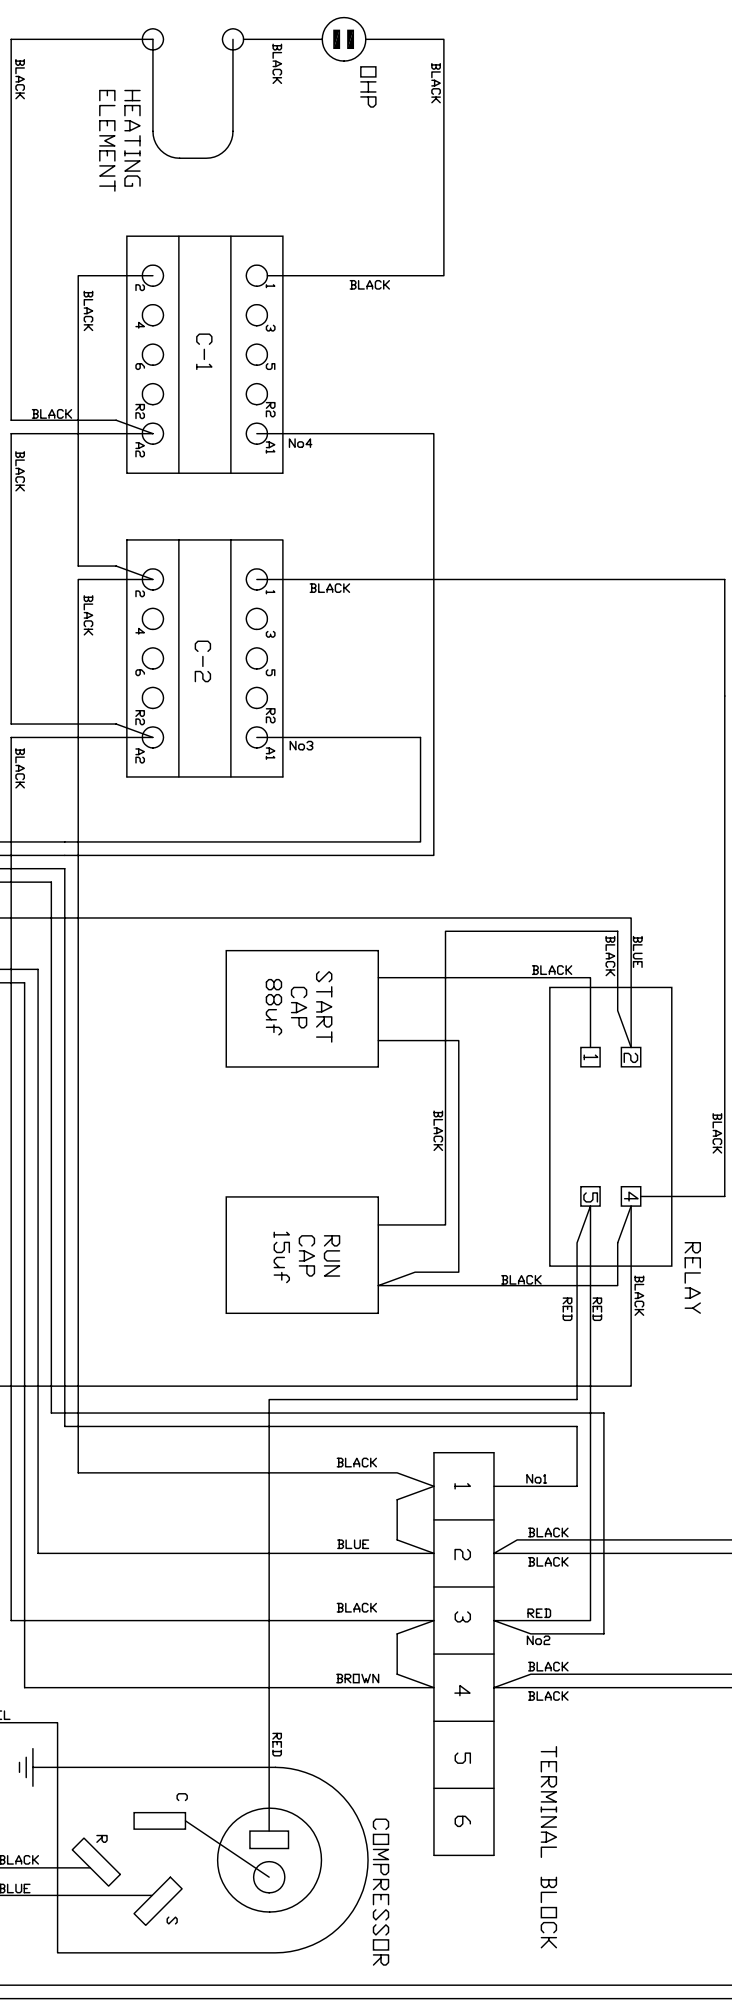

FAN MOTORS

5 CORE CABLE
FIT TO RIGHT GLAND

230V POWER
FIT TO LEFT GLAND

1993
LIMITED
BRISTOL
AVON
ENGLAND

TITLE
LD3000
WIRING DIAGRAM

3RD ANGLE PROJECTION
DO NOT SCALE
IF IN DOUBT ASK

DIMENSIONS IN mm.
TOLERANCES UNLESS
OTHERWISE STATED
± 0.25
± 0.05
ANGULAR ± 0.5 DEGREE

MATERIAL
FINISH
DRAWN: MICHAEL DUNN
CAD SCALE: _____
DRG. NO. S010276

SHEET 1 OF 1

ISSUE	DATE	AMENDMENTS
1	11/02/99	ORIGINAL
2	11/10/01	RE-ROUTED WIRES